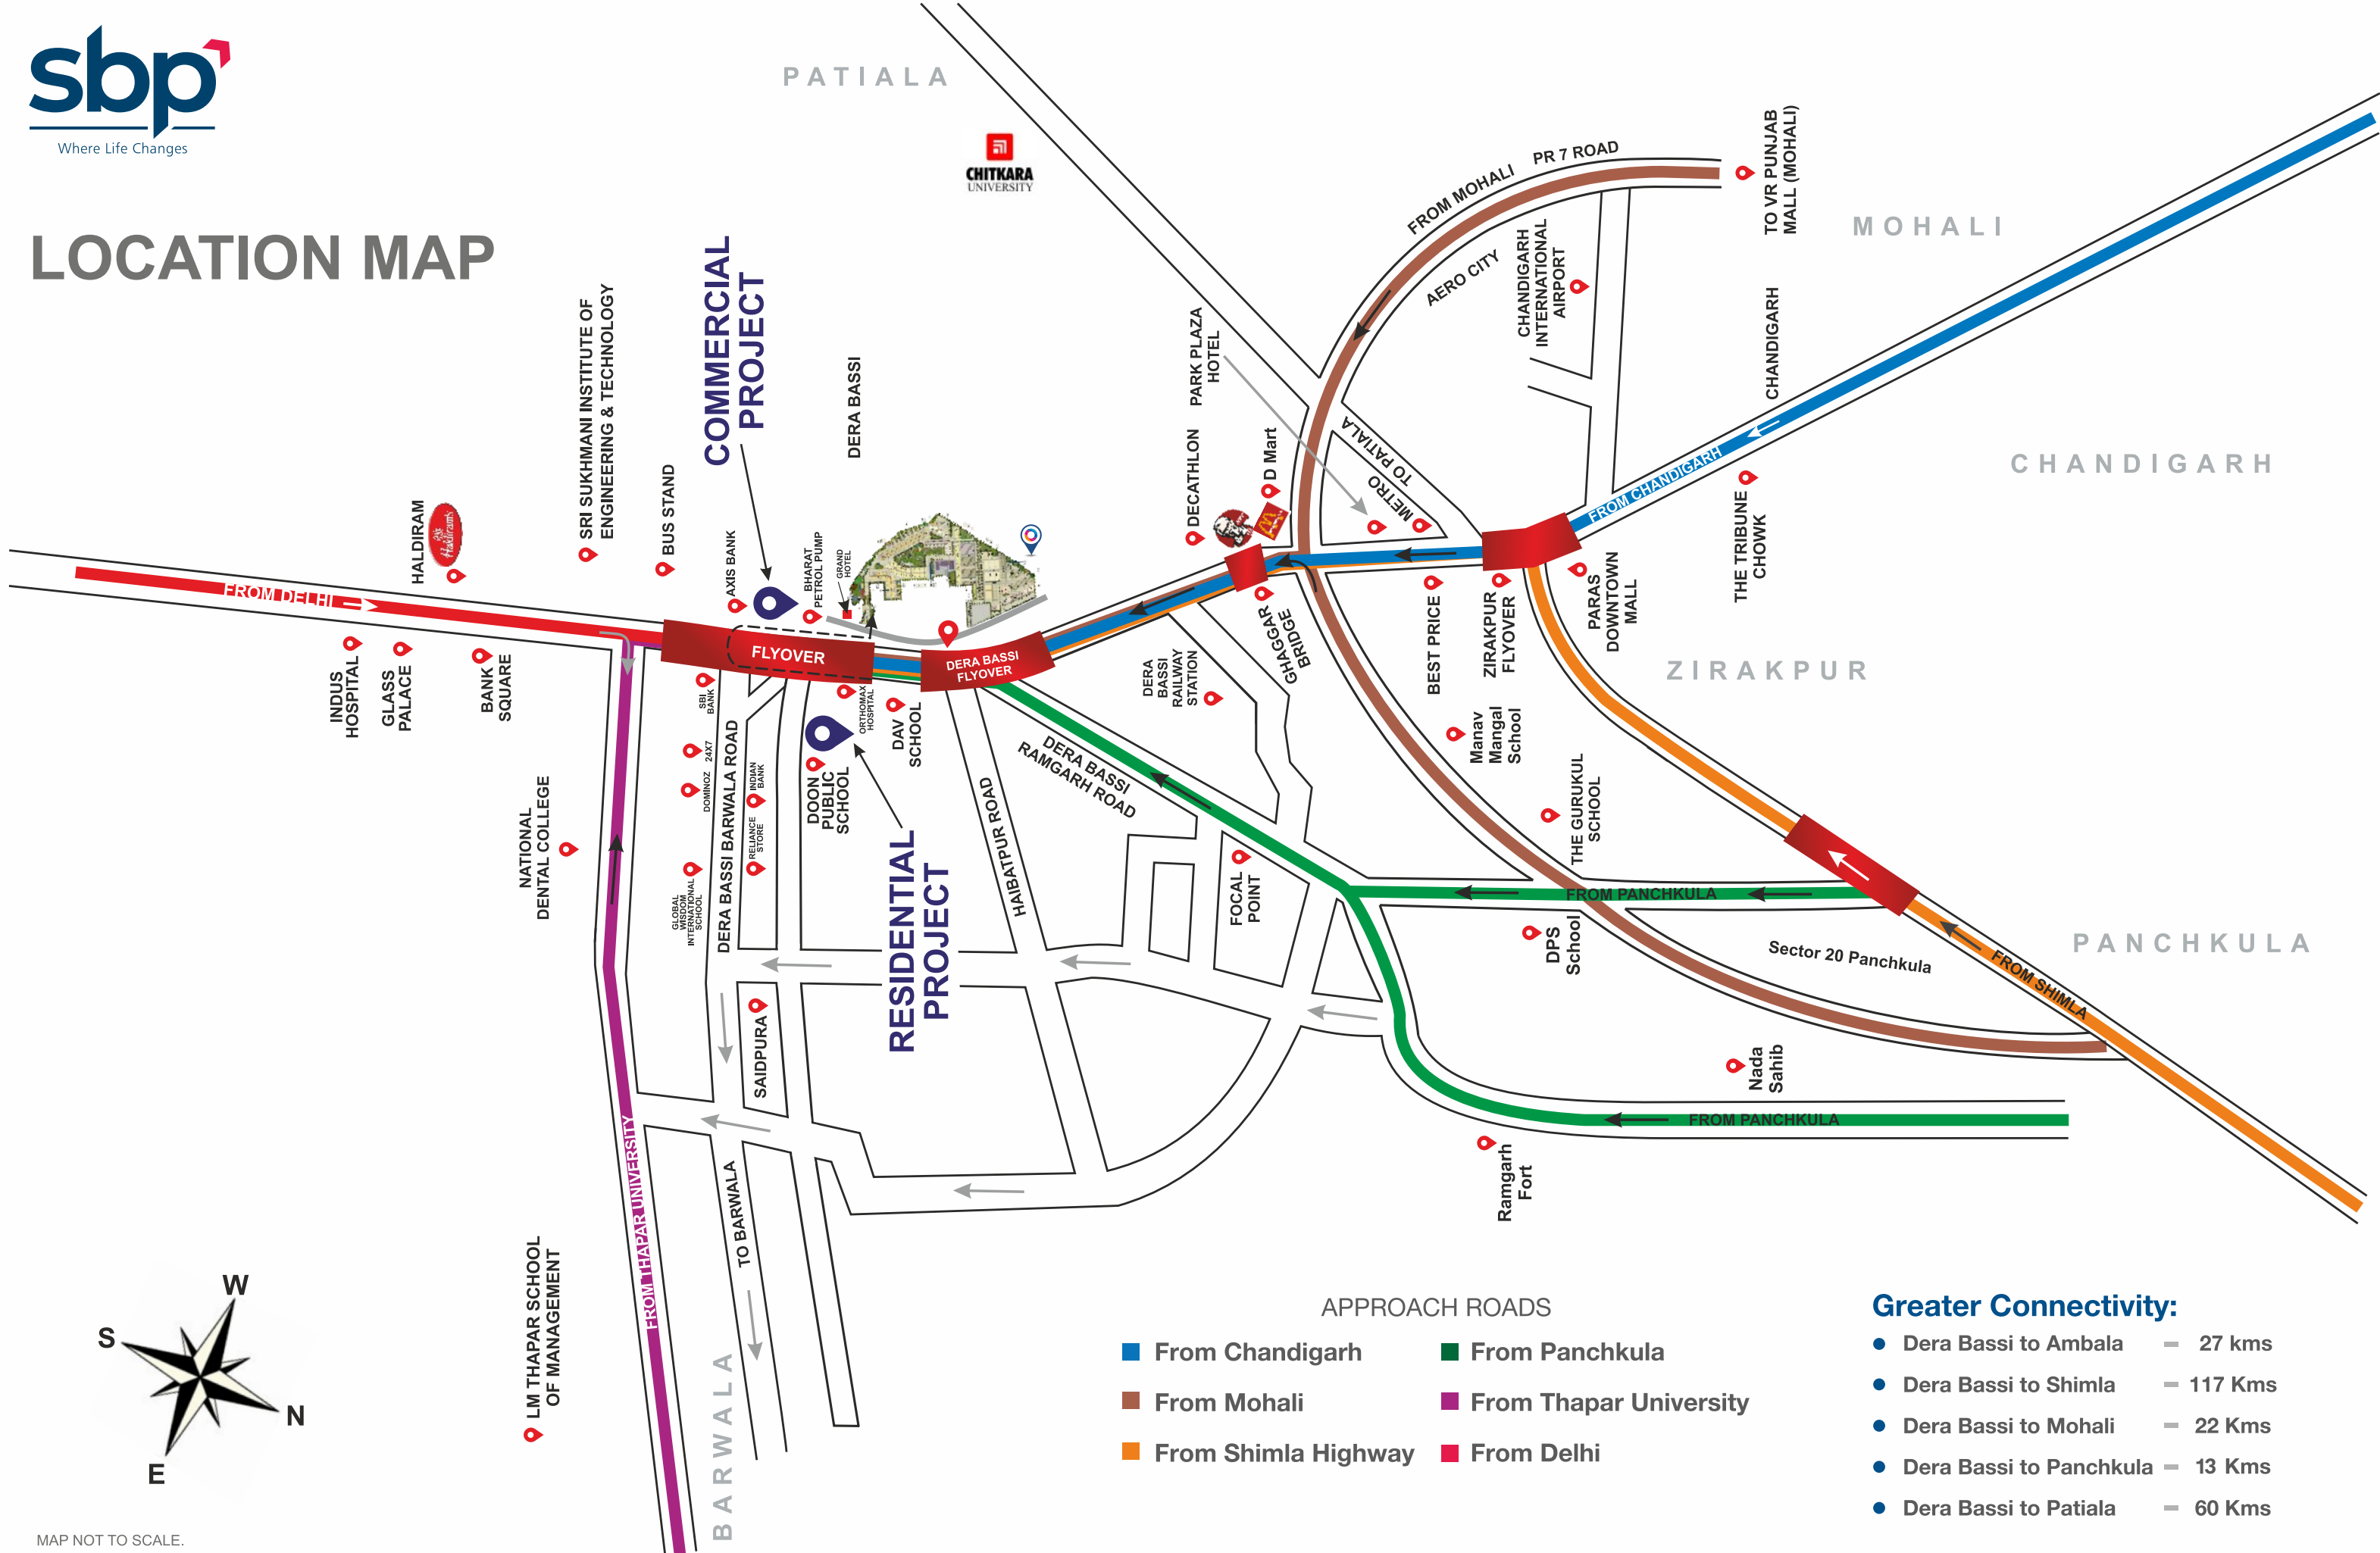

SITE AND FLOOR PLANS

UPPER GROUND FLOOR
SITE PLAN
COMMERCIAL
DERABASSI

SECOND FLOOR
SITE PLAN
COMMERCIAL
DERABASSI

THIRD FLOOR
SITE PLAN
COMMERCIAL
DERABASSI

LOCATION MAP

APPROACH ROADS

- From Chandigarh
- From Mohali
- From Shimla Highway
- From Panchkula
- From Thapar University
- From Delhi

Greater Connectivity:

- Dera Bassi to Ambala – 27 kms
- Dera Bassi to Shimla – 117 Kms
- Dera Bassi to Mohali – 22 Kms
- Dera Bassi to Panchkula – 13 Kms
- Dera Bassi to Patiala – 60 Kms

MAP NOT TO SCALE.