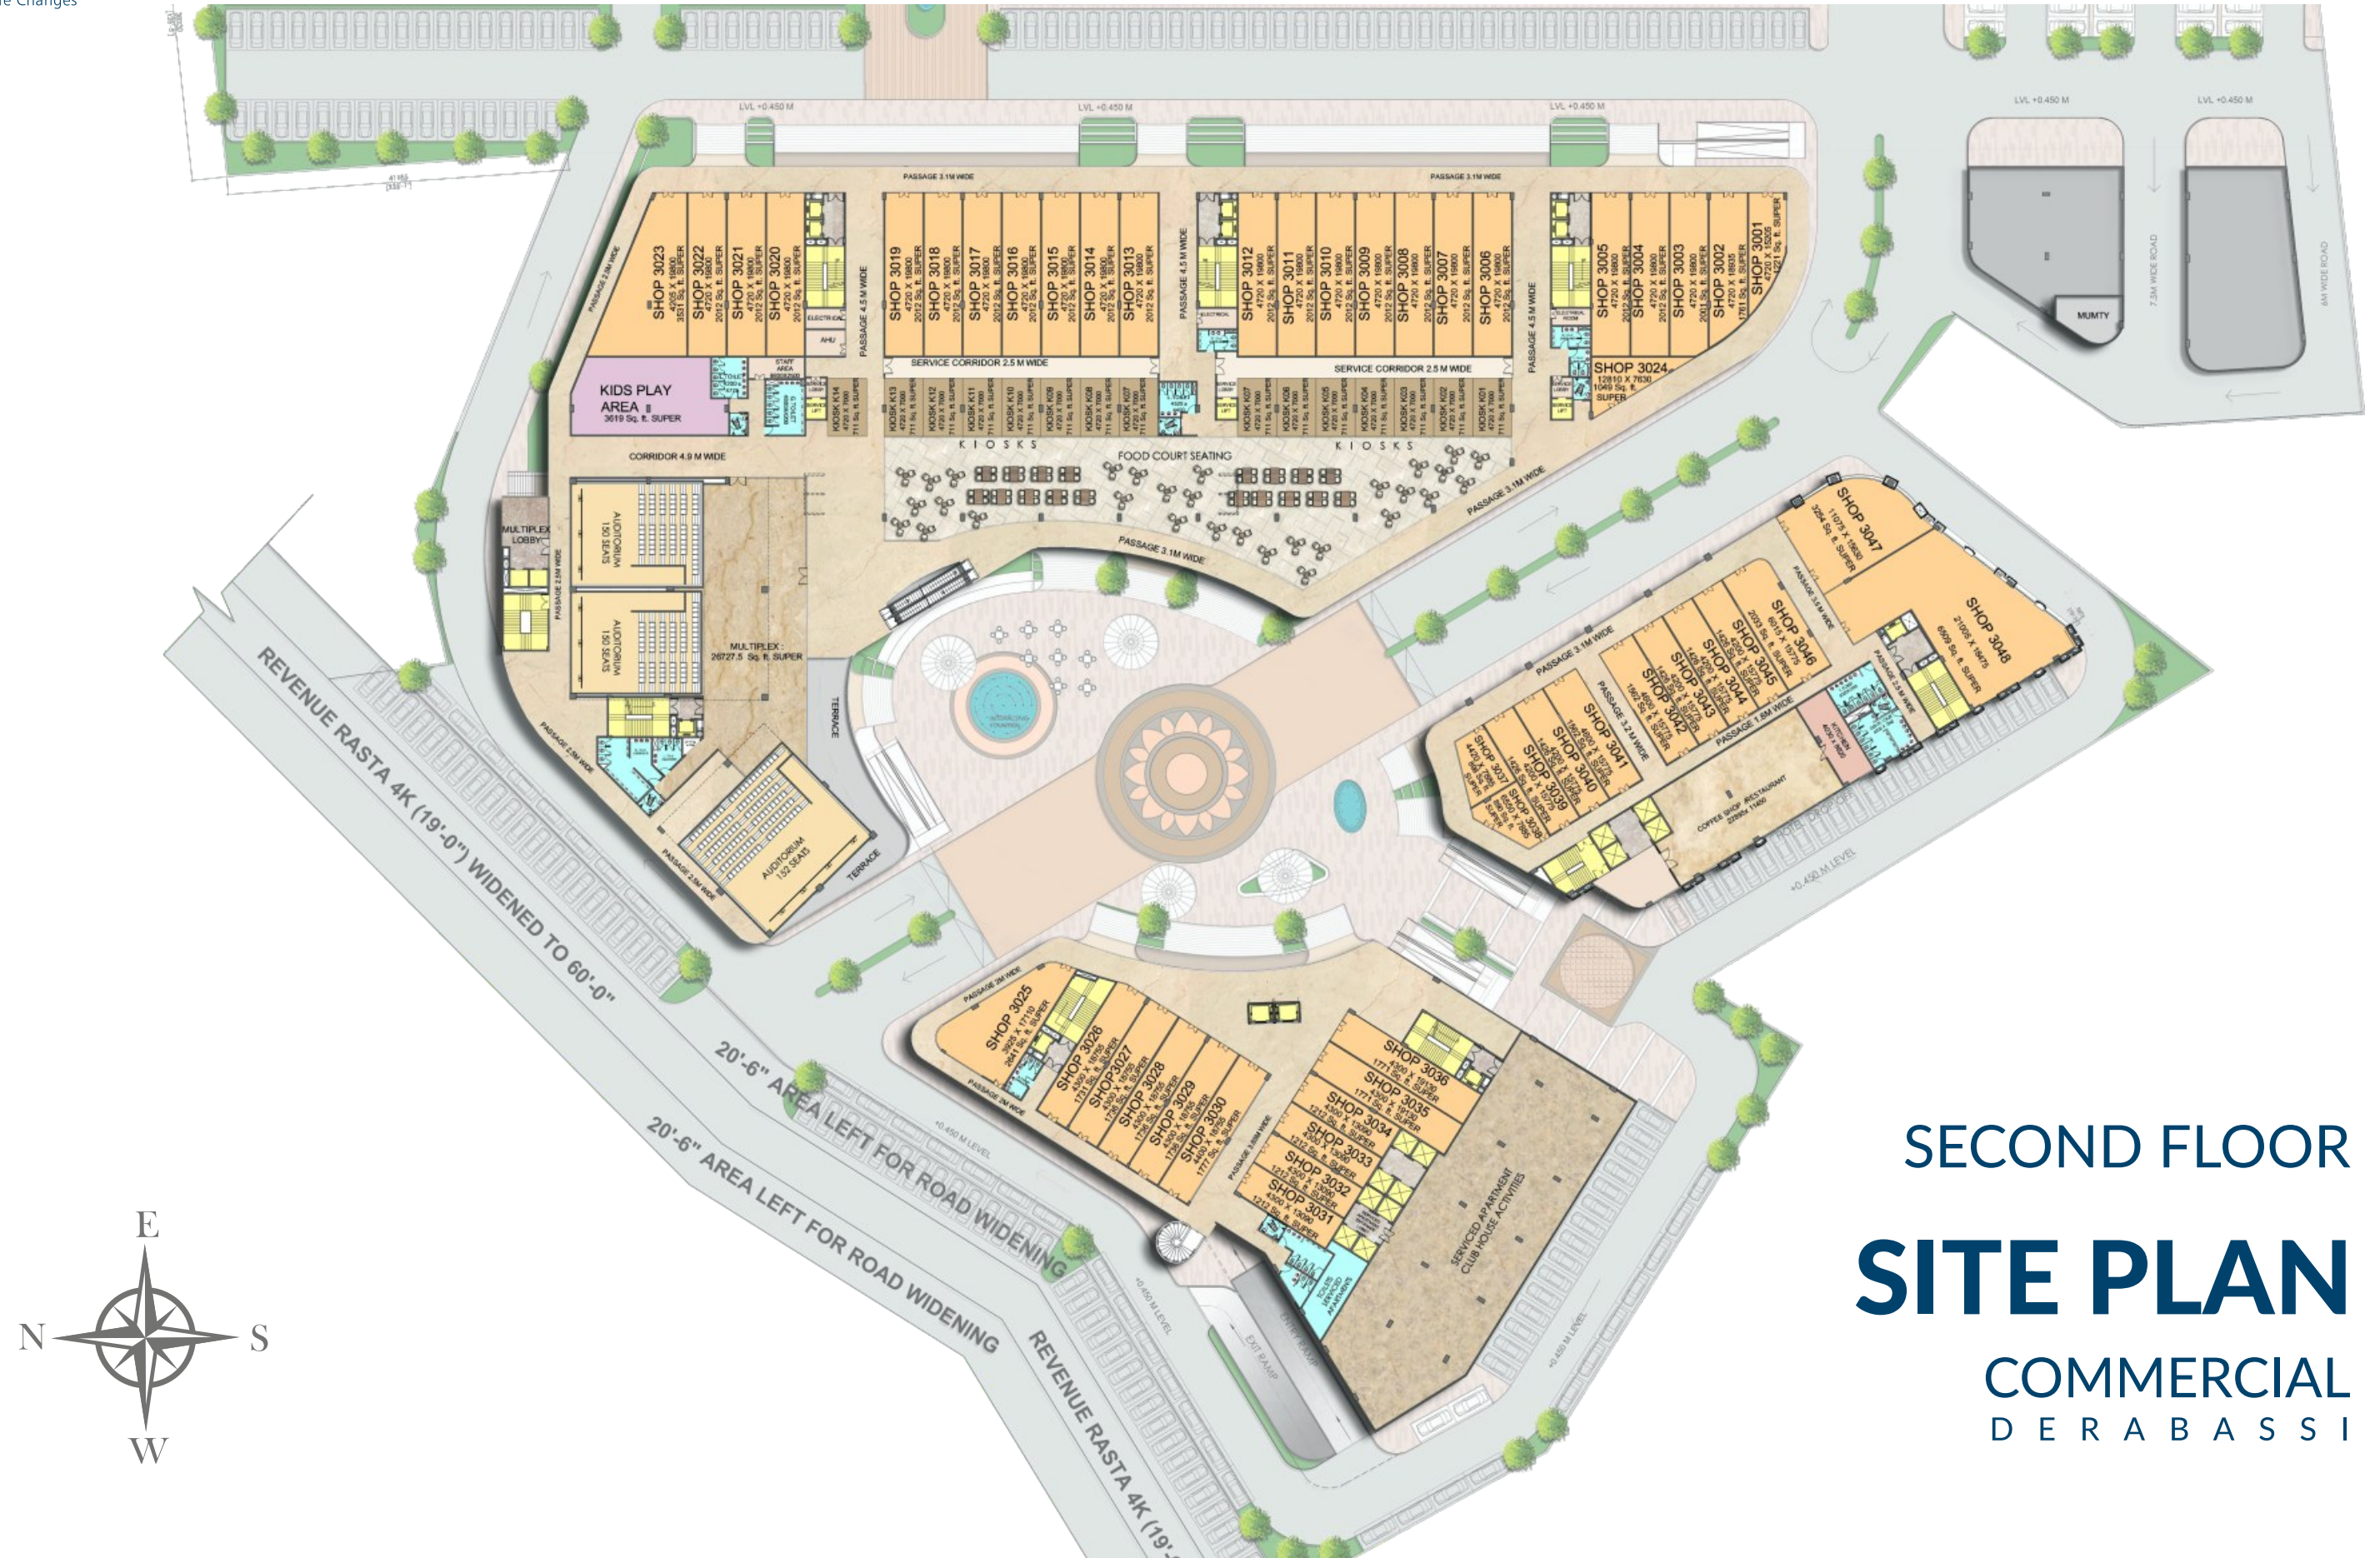

ARTISTIC VIEWS OF
DERABASSI COMMERCIAL PROJECT

16 YEARS OF HOMES
AND HAPPINESS

12,000+ HOMES
DELIVERED

28 DELIVERED
PROJECTS

8 ONGOING
PROJECTS

8 UPCOMING
PROJECTS

ELEVATIONS OF THE PROJECT

GRAN BULVAR

SITE AND FLOOR PLANS

UPPER GROUND FLOOR
SITE PLAN
COMMERCIAL
DERABASSI

SECOND FLOOR
SITE PLAN
COMMERCIAL
DERABASSI

THIRD FLOOR
SITE PLAN
COMMERCIAL
DERABASSI

LOCATION MAP

APPROACH ROADS

- From Chandigarh
- From Mohali
- From Shimla Highway
- From Panchkula
- From Thapar University
- From Delhi

Greater Connectivity:

- Dera Bassi to Ambala – 27 kms
- Dera Bassi to Shimla – 117 Kms
- Dera Bassi to Mohali – 22 Kms
- Dera Bassi to Panchkula – 13 Kms
- Dera Bassi to Patiala – 60 Kms

MAP NOT TO SCALE.