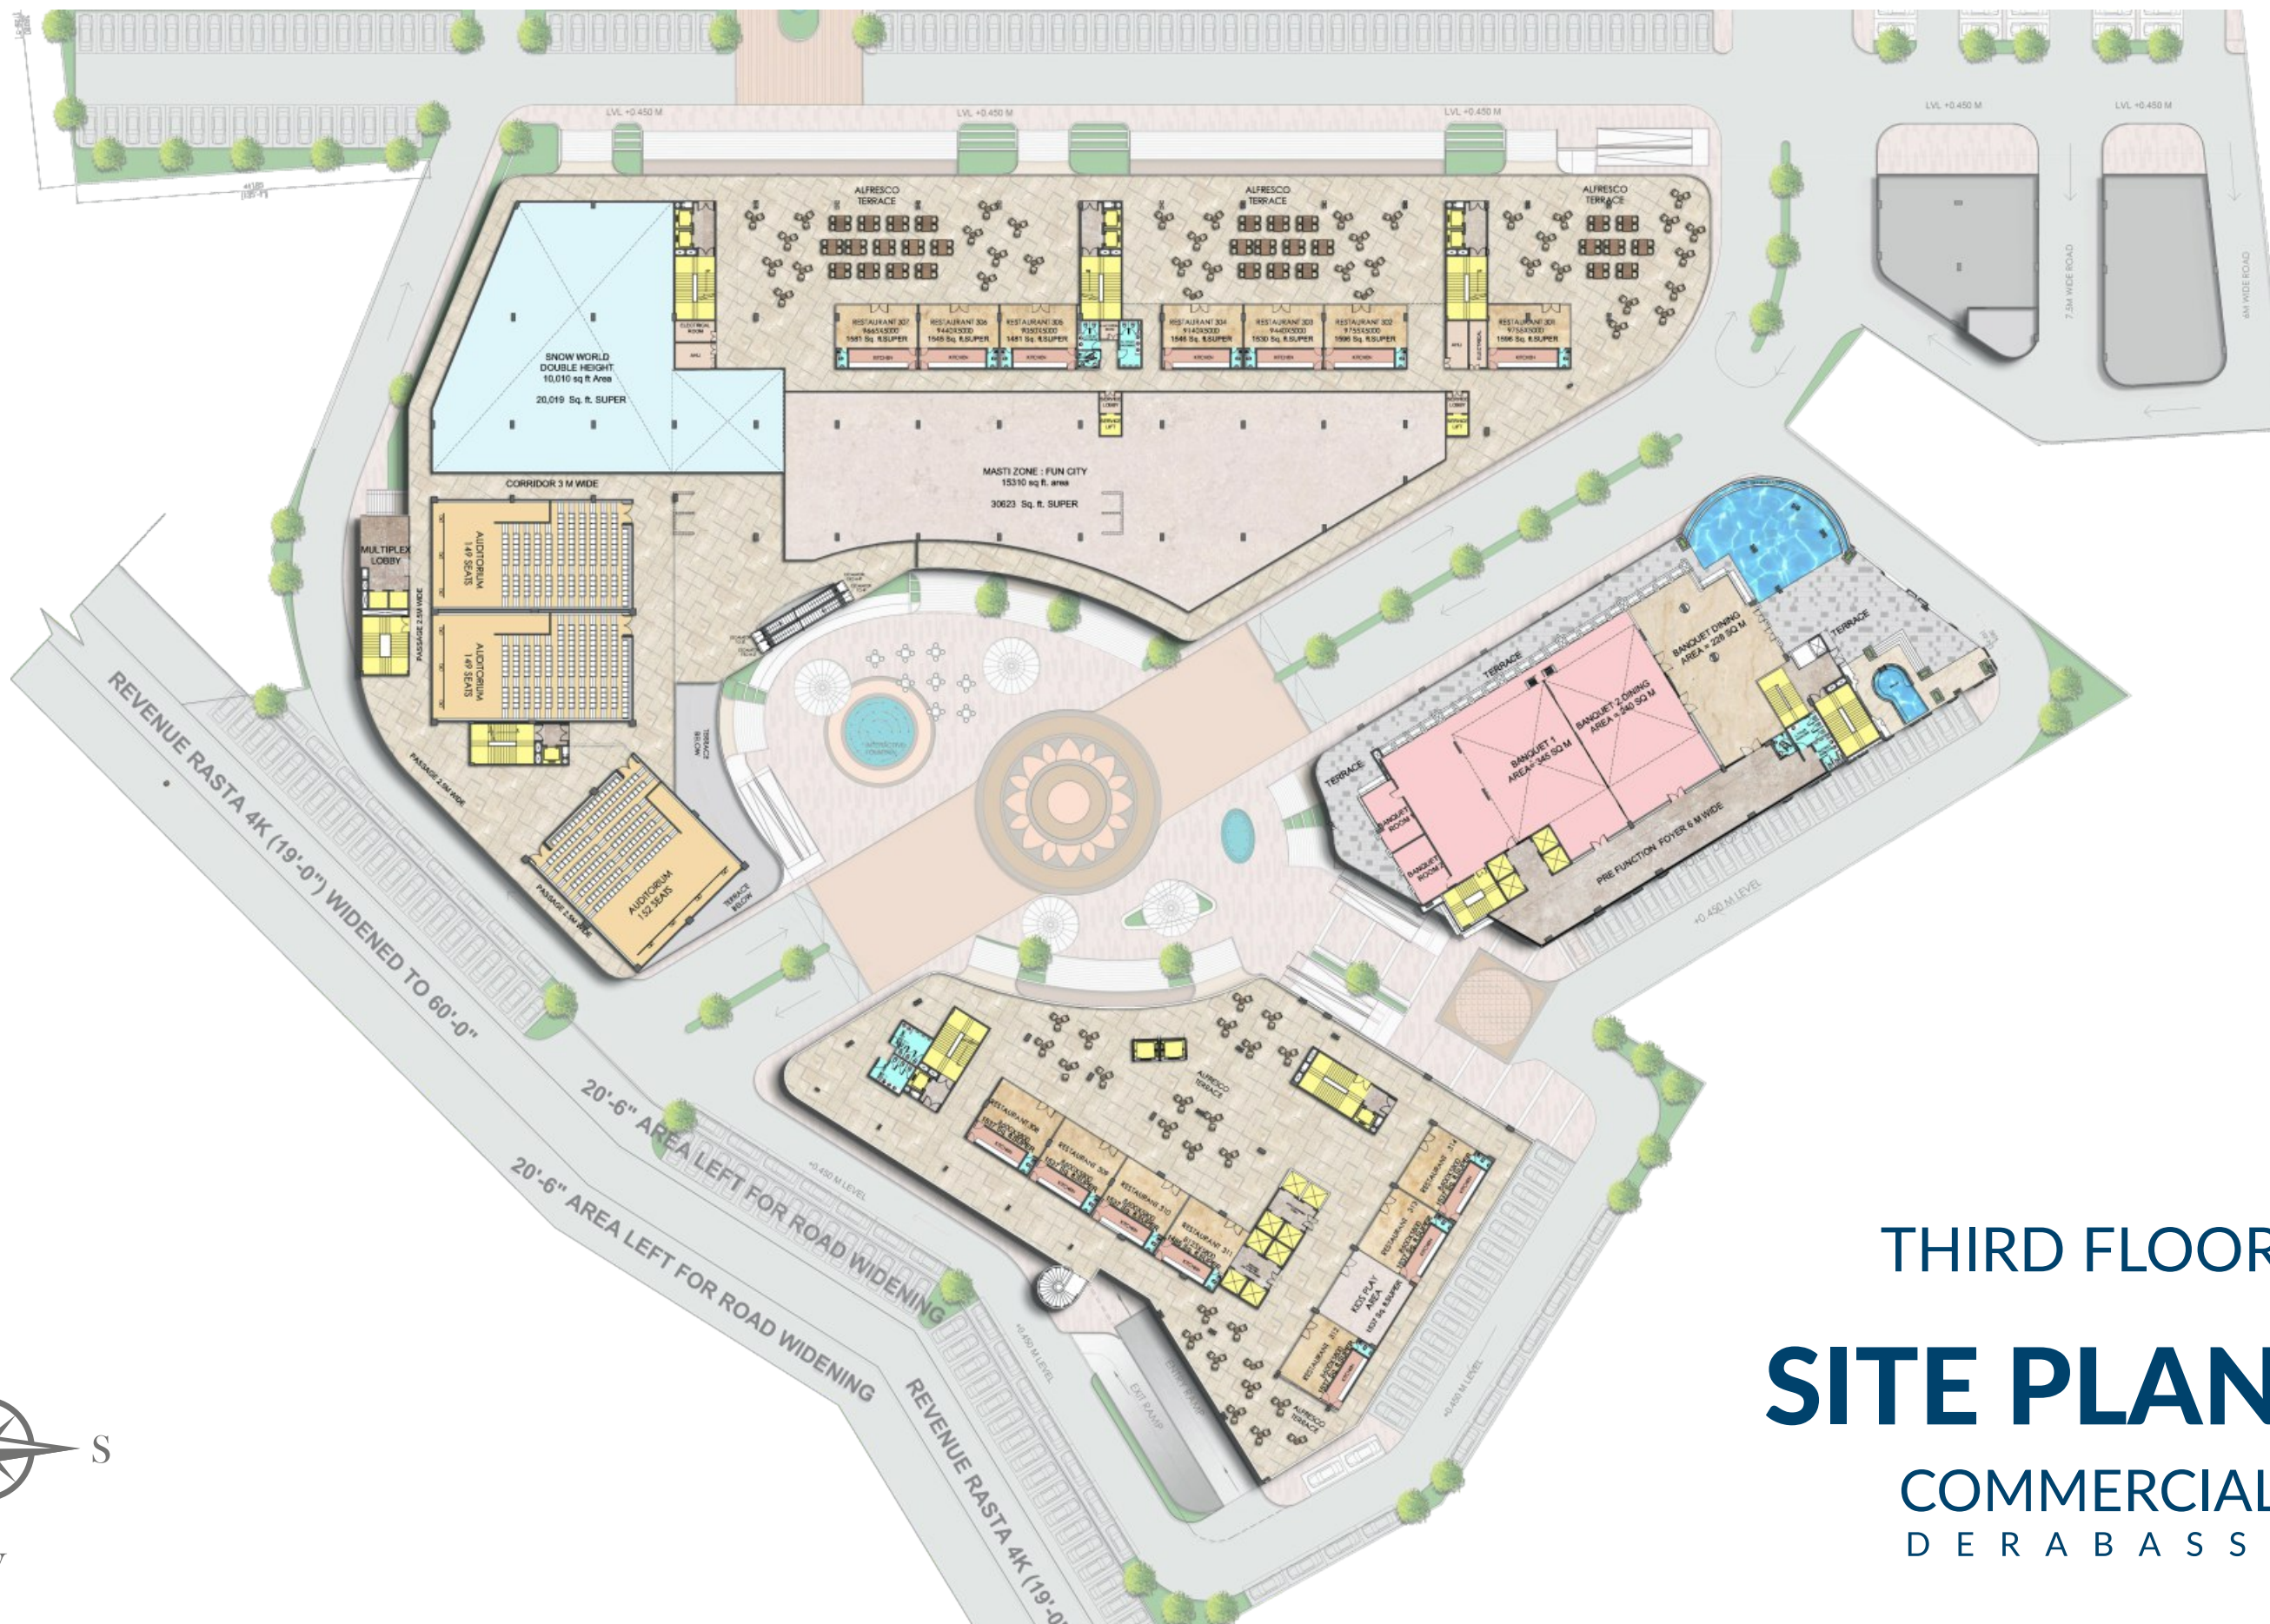

ARTISTIC VIEWS OF
DERABASSI COMMERCIAL PROJECT

16 YEARS OF HOMES
AND HAPPINESS

12,000+ HOMES
DELIVERED

28 DELIVERED
PROJECTS

8 ONGOING
PROJECTS

8 UPCOMING
PROJECTS

ELEVATIONS OF THE PROJECT

GRAN BULVAR

SITE AND FLOOR PLANS

UPPER GROUND FLOOR
SITE PLAN
COMMERCIAL
DERABASSI

SECOND FLOOR
SITE PLAN
COMMERCIAL
DERABASSI

THIRD FLOOR
SITE PLAN
COMMERCIAL
DERABASSI

LOCATION MAP

APPROACH ROADS

- From Chandigarh
- From Mohali
- From Shimla Highway
- From Panchkula
- From Thapar University
- From Delhi

Greater Connectivity:

- Dera Bassi to Ambala – 27 kms
- Dera Bassi to Shimla – 117 Kms
- Dera Bassi to Mohali – 22 Kms
- Dera Bassi to Panchkula – 13 Kms
- Dera Bassi to Patiala – 60 Kms

MAP NOT TO SCALE.